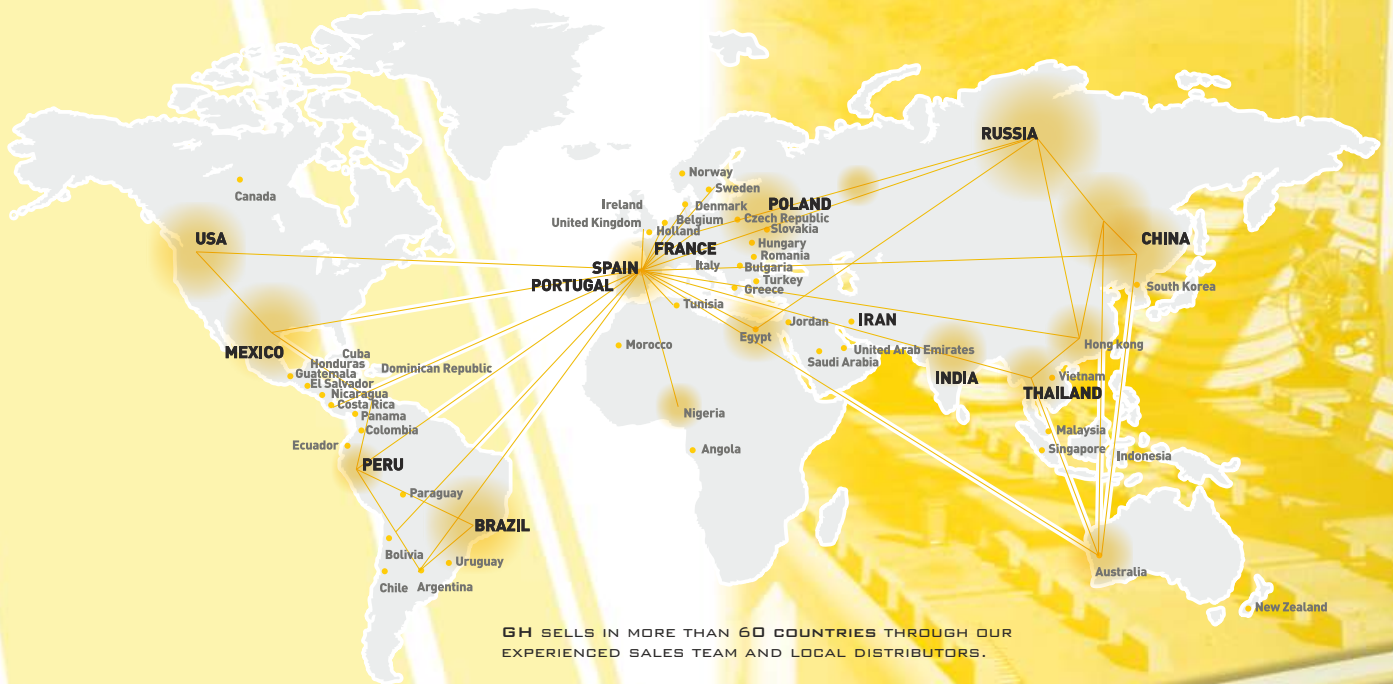

**INDIA**

PUNE  
GH CRANES INDIA  
TEL: +91 020 64730438  
WWW.GHSA.COM  
GHINDIA@GHSA.COM

MORE THAN **50** YEARS OF EXPERIENCE

**BEASAIN SPAIN**

**ALSASUA SPAIN**

**BAKAIKOIA SPAIN**

**GH**  
CRANES & COMPONENTS